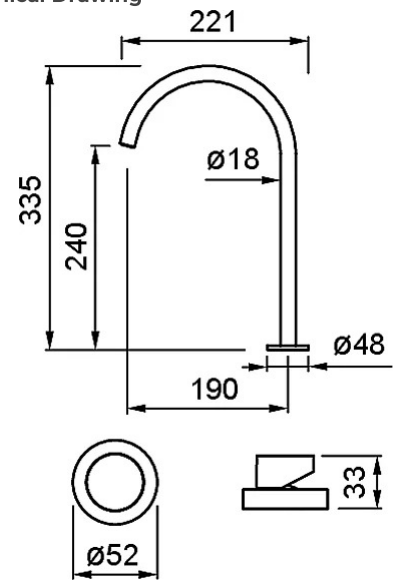

SWAN

0

Description	Single-lever tap with swivel spout and remote control
Model	SWAN
Base (mm)	52
Bowl Depth (ømm)	35
Bowl Depth	360°
Flexi-hose	Stainless Steel 3/8"
Bowl Depth (ømm)	25

0

Packaging	Cardboard box
------------------	---------------

Technical Drawing

CROMATO

MIKSWACS CS
8031873652203

MOKSWABK BK
8032557562450